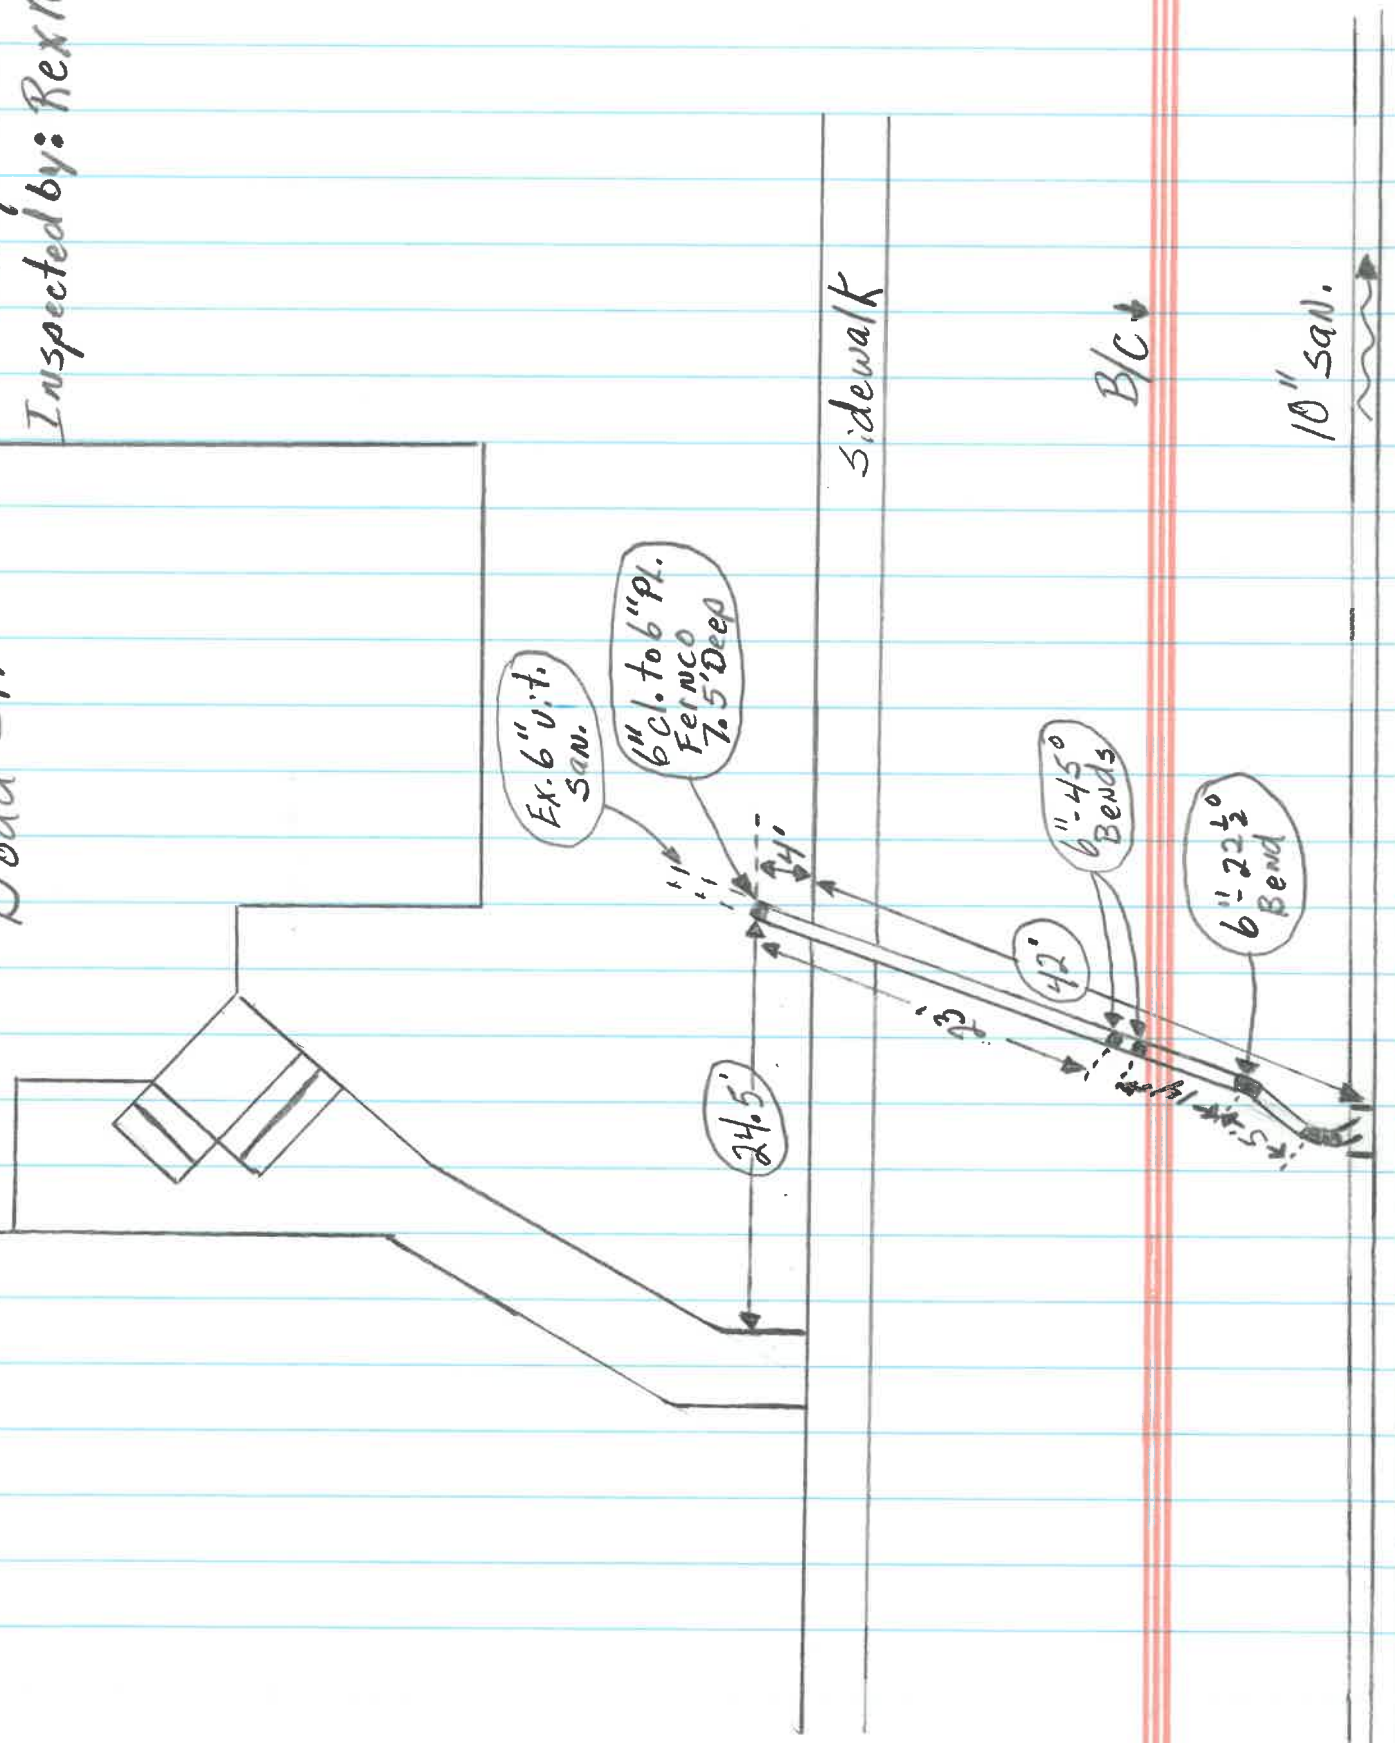

Res # 1031  
Dodd St.

Date Installed: 11-17-04  
Installed by: Gleason Constr.  
Inspected by: Rex Moll

Res # 1031  
Dodd St.

Date Installed: 11-17-04  
Installed by: Gleason Constr.  
Inspected by: Rex Moll